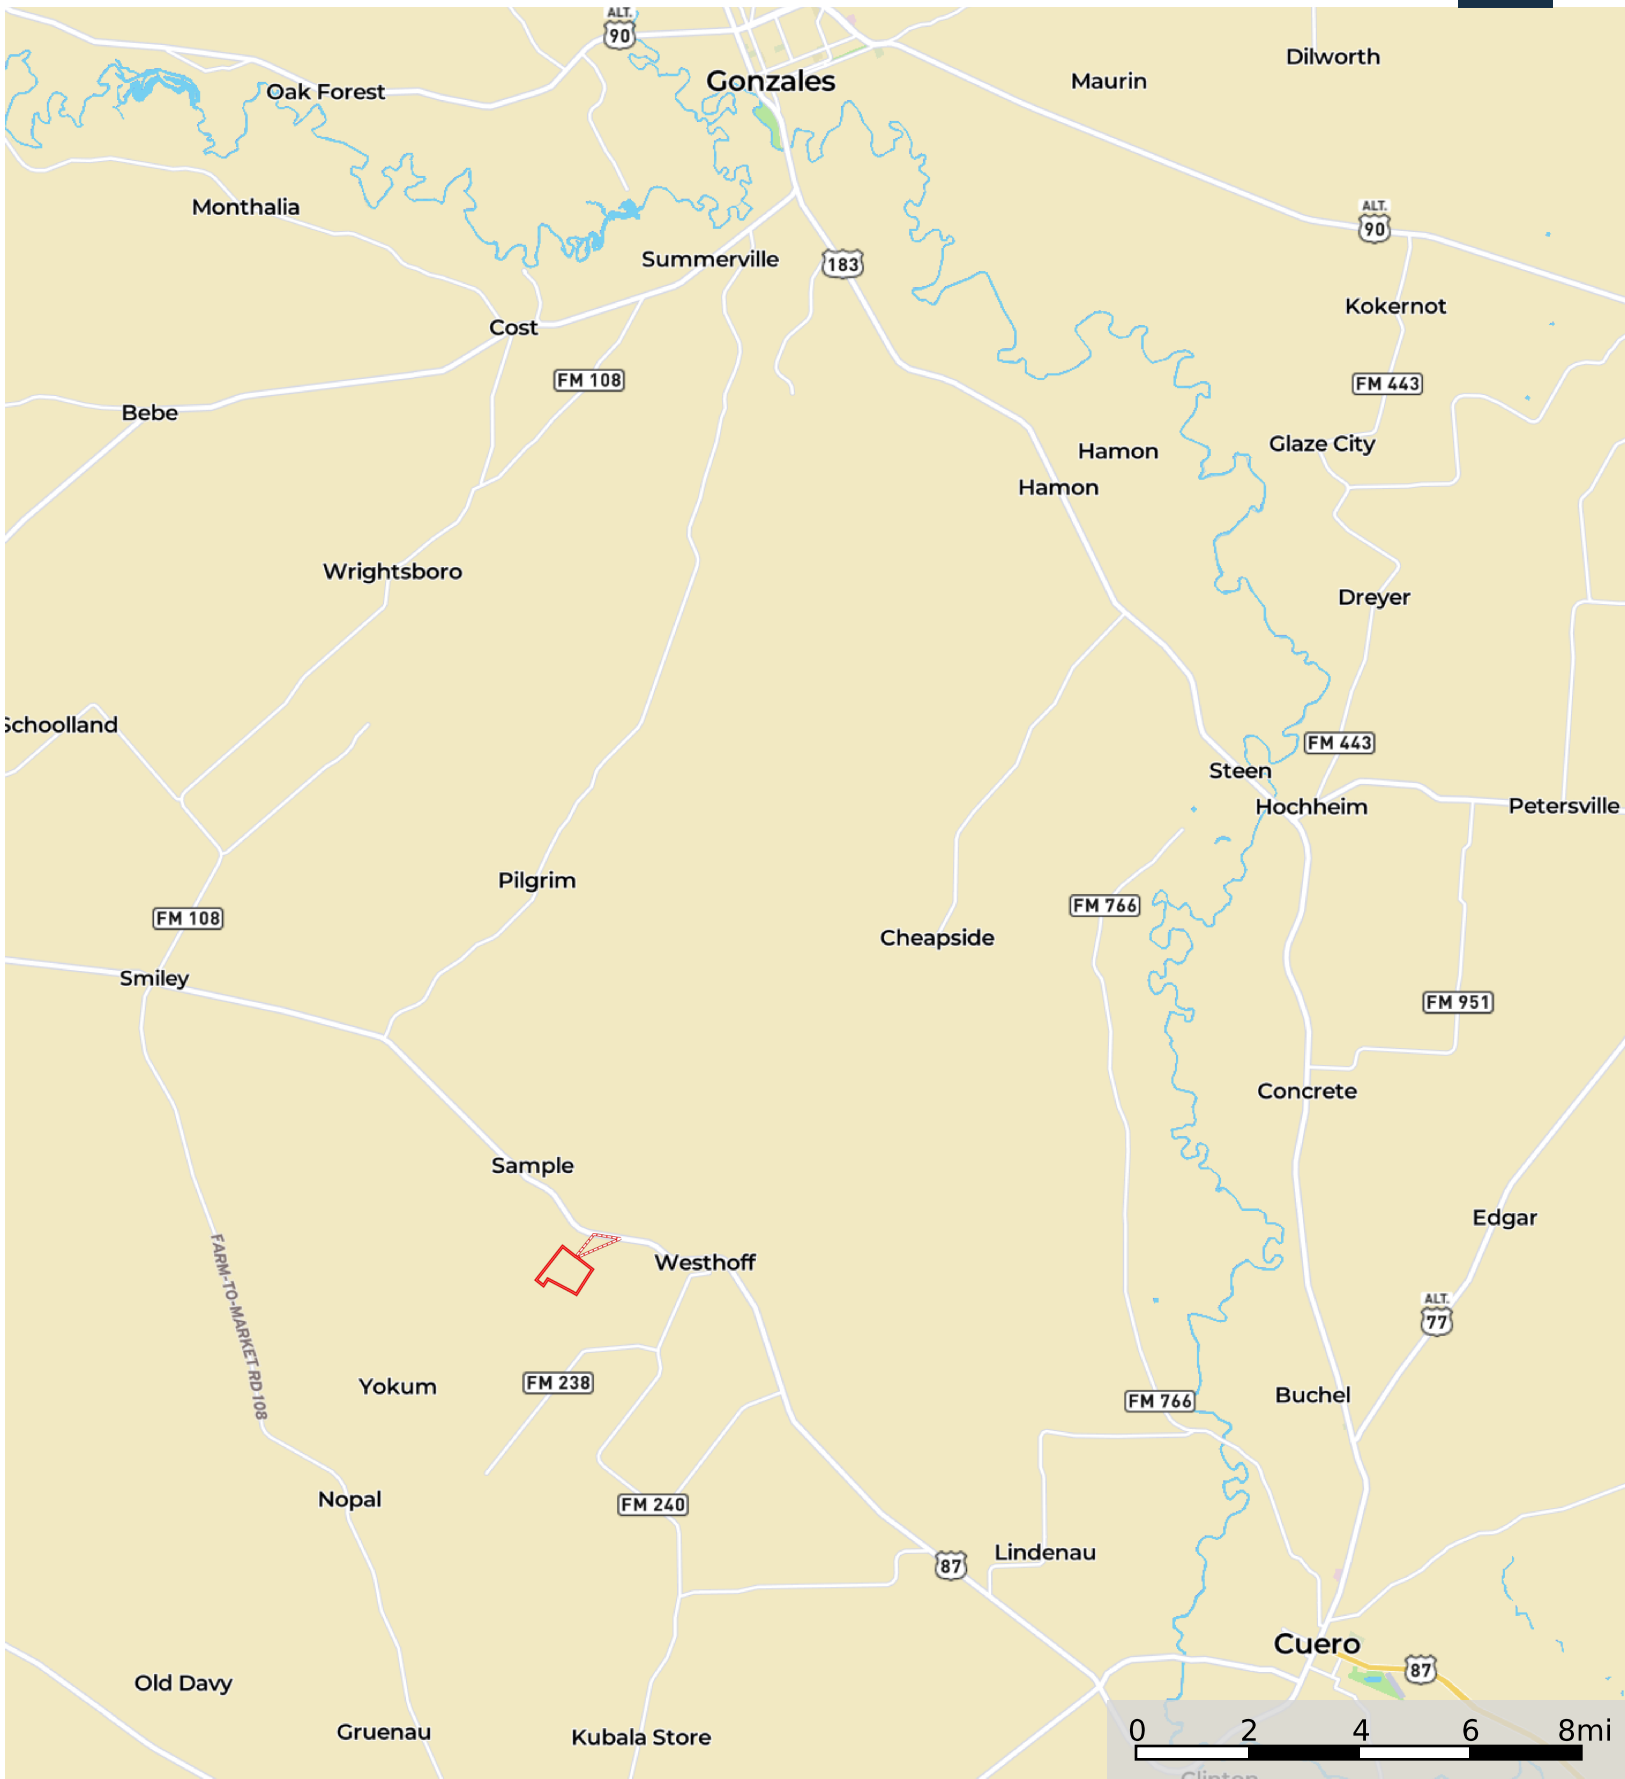

# Poco Loco Ranch - Westhoff, TX

DeWitt and Gonzales Counties, 76 & 278 AC +/-

 76 Acres  278 Acres